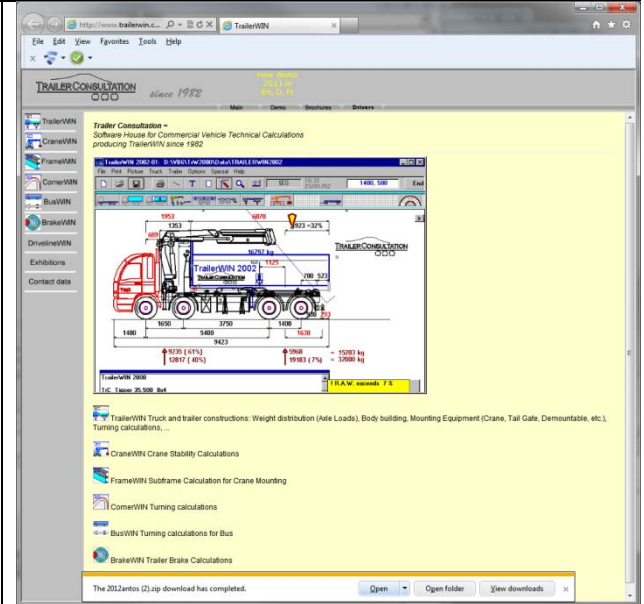

Choose Open