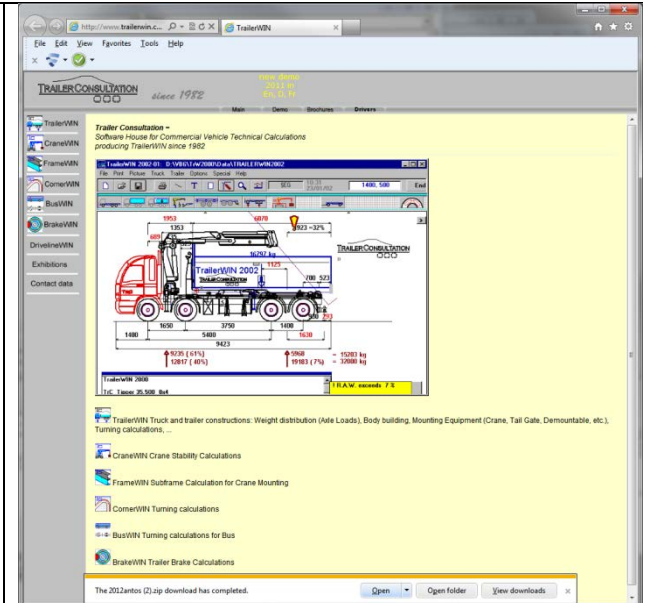

Solution: Installing this update package will correct the data into TrailerWIN. Note that this package is only for program discs manufactured between above mentioned dates.

Steps:

On our homepage: www.trailerwin.com select "Support" and "Fixes" or click on this link:
<https://www.trailerwin.com/userfiles/images/Fixes/2017-08%20Mercedes-Sprinter-906.zip>

or write the address directly in the address-field of Your web-browser.

Note: Following instructions and pictures are examples.

<p>When pop-up download appears: Choose Save</p>	
---	--

Choose Open

When file opens in zip-program
Choose Extract