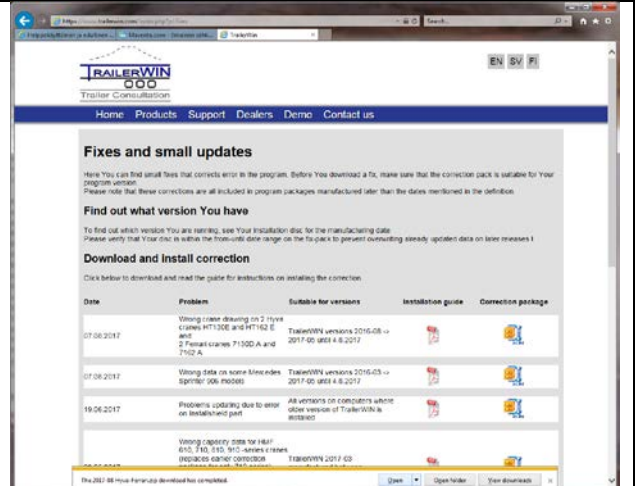

Choose Open